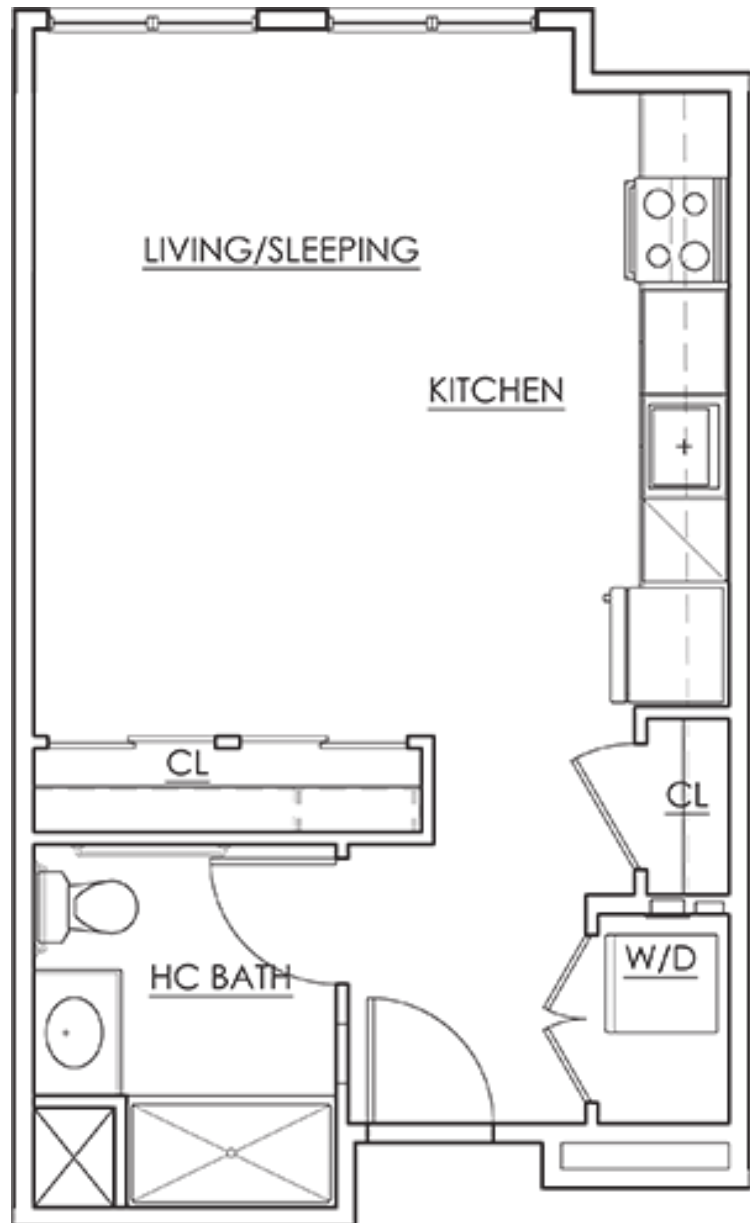

IRONDALE

AT WHARTON

Studio - S1B

FOURTH FLOOR

THIRD FLOOR

SECOND FLOOR

FIRST FLOOR

491 square feet | 1 bedroom | 1 bath

All dimensions are approximate. Please see Leasing Consultant for details.