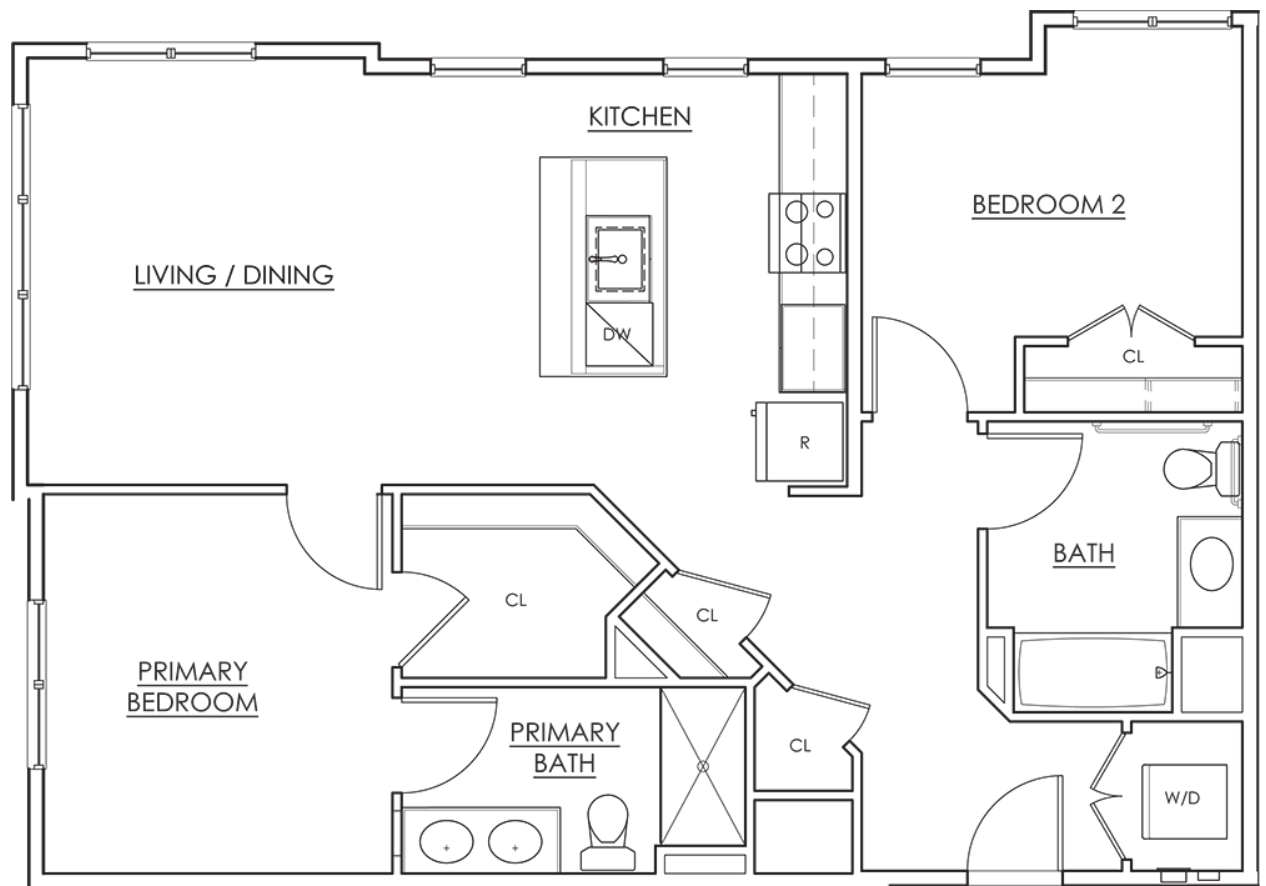

IRONDALE

AT WHARTON

Two Bedroom B3

FOURTH FLOOR

THIRD FLOOR

SECOND FLOOR

FIRST FLOOR

1,035 square feet | 2 bedroom | 2 bath

All dimensions are approximate. Please see Leasing Consultant for details.