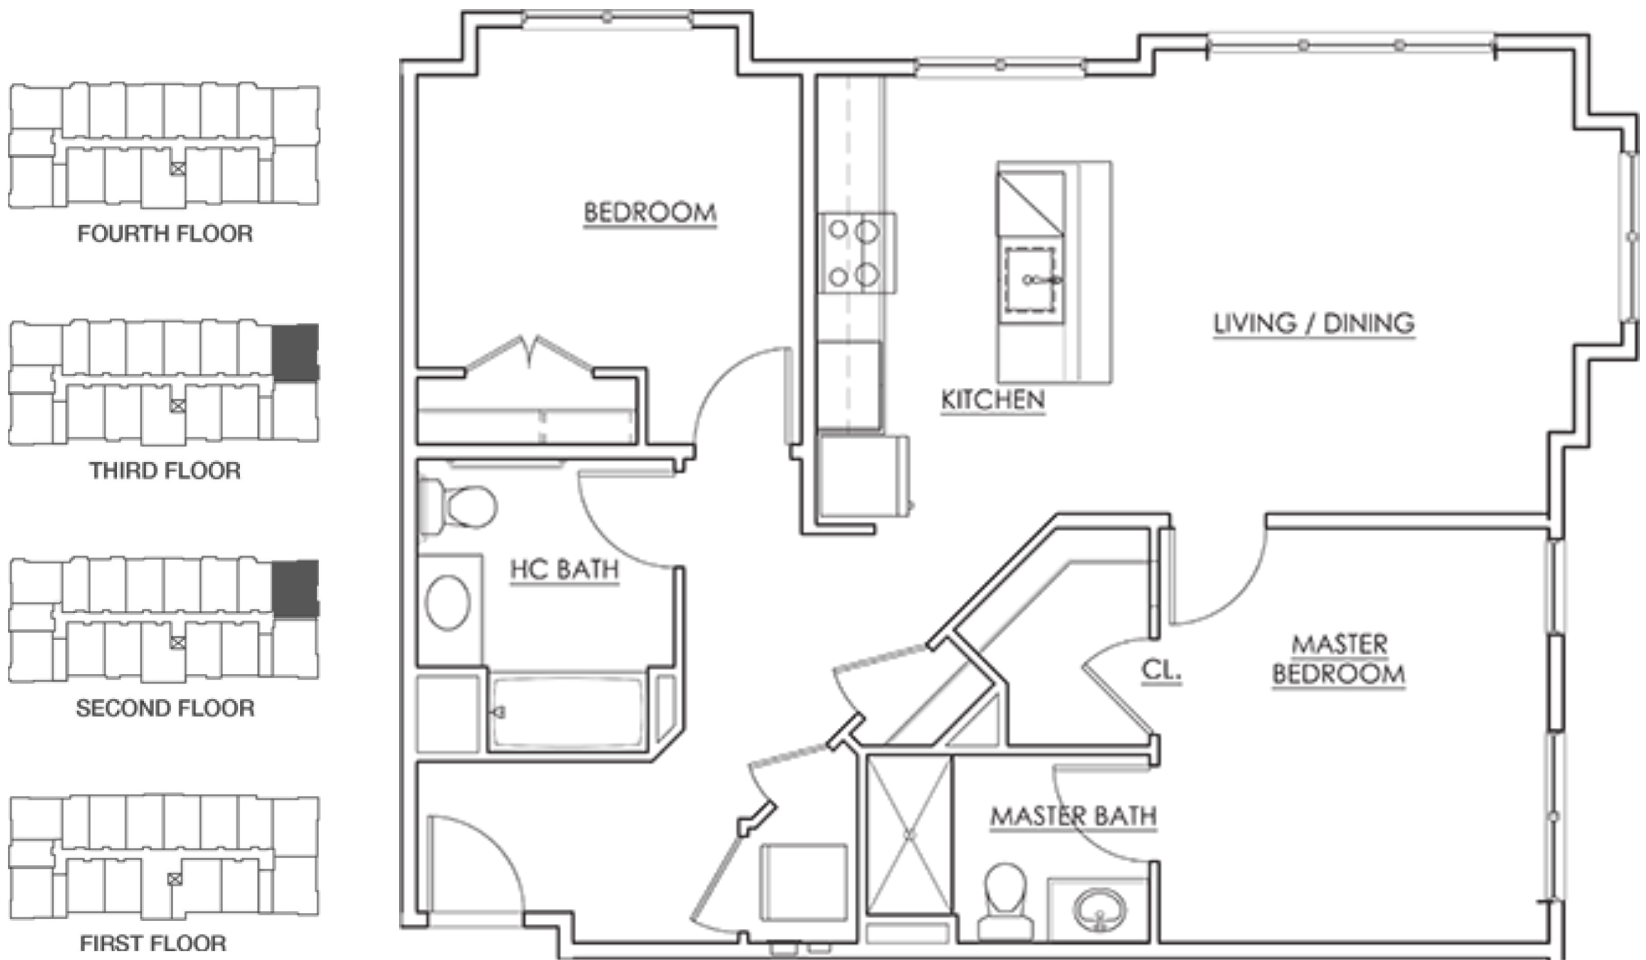

# IRONDALE

AT WHARTON

## Two Bedroom B1D

1,062 square feet | 2 bedroom | 2 bath

All dimensions are approximate. Please see Leasing Consultant for details.