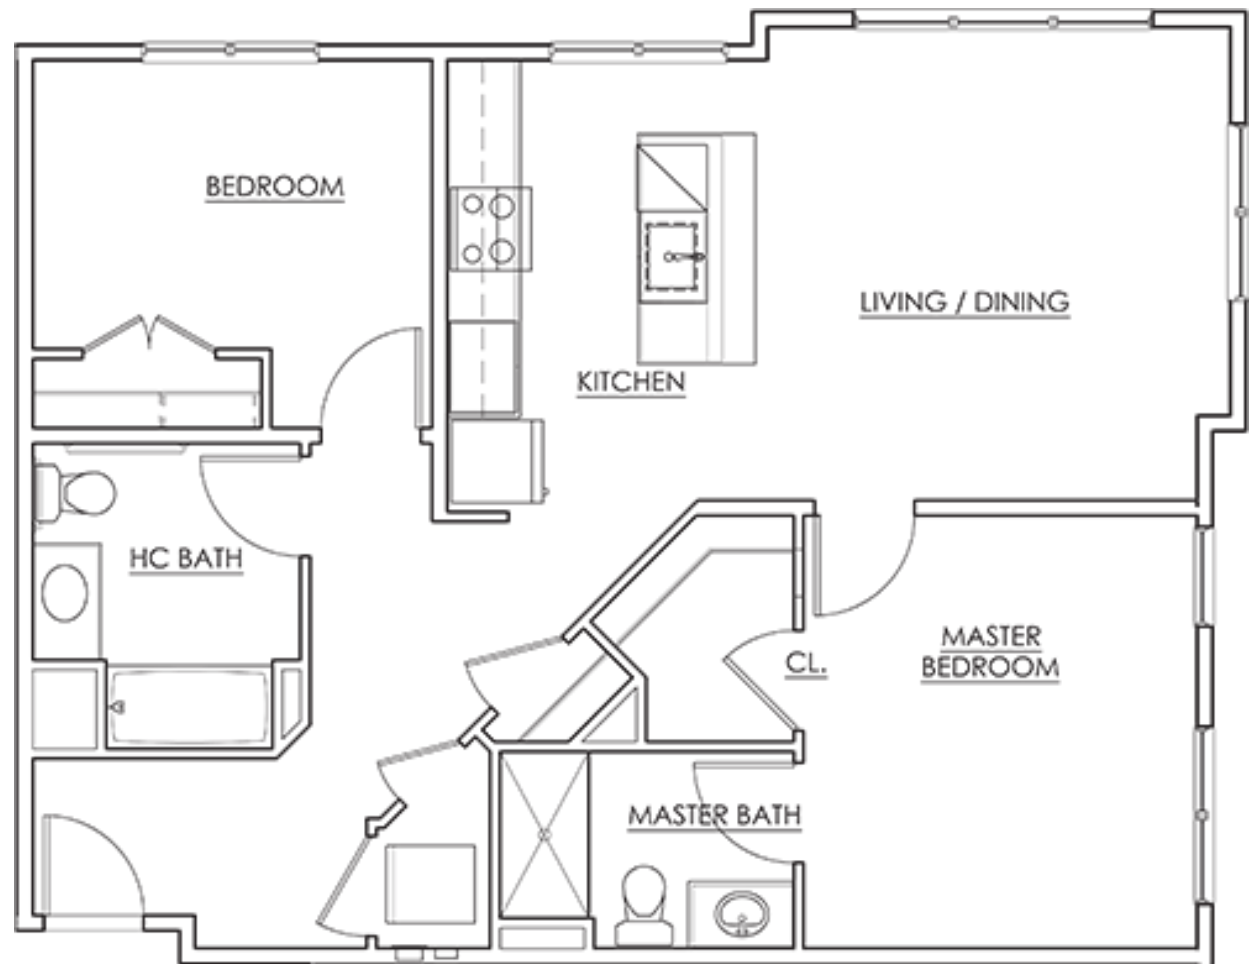

IRONDALE

AT WHARTON

Two Bedroom B1C

FOURTH FLOOR

THIRD FLOOR

SECOND FLOOR

FIRST FLOOR

1,014 square feet | 2 bedroom | 2 bath

All dimensions are approximate. Please see Leasing Consultant for details.