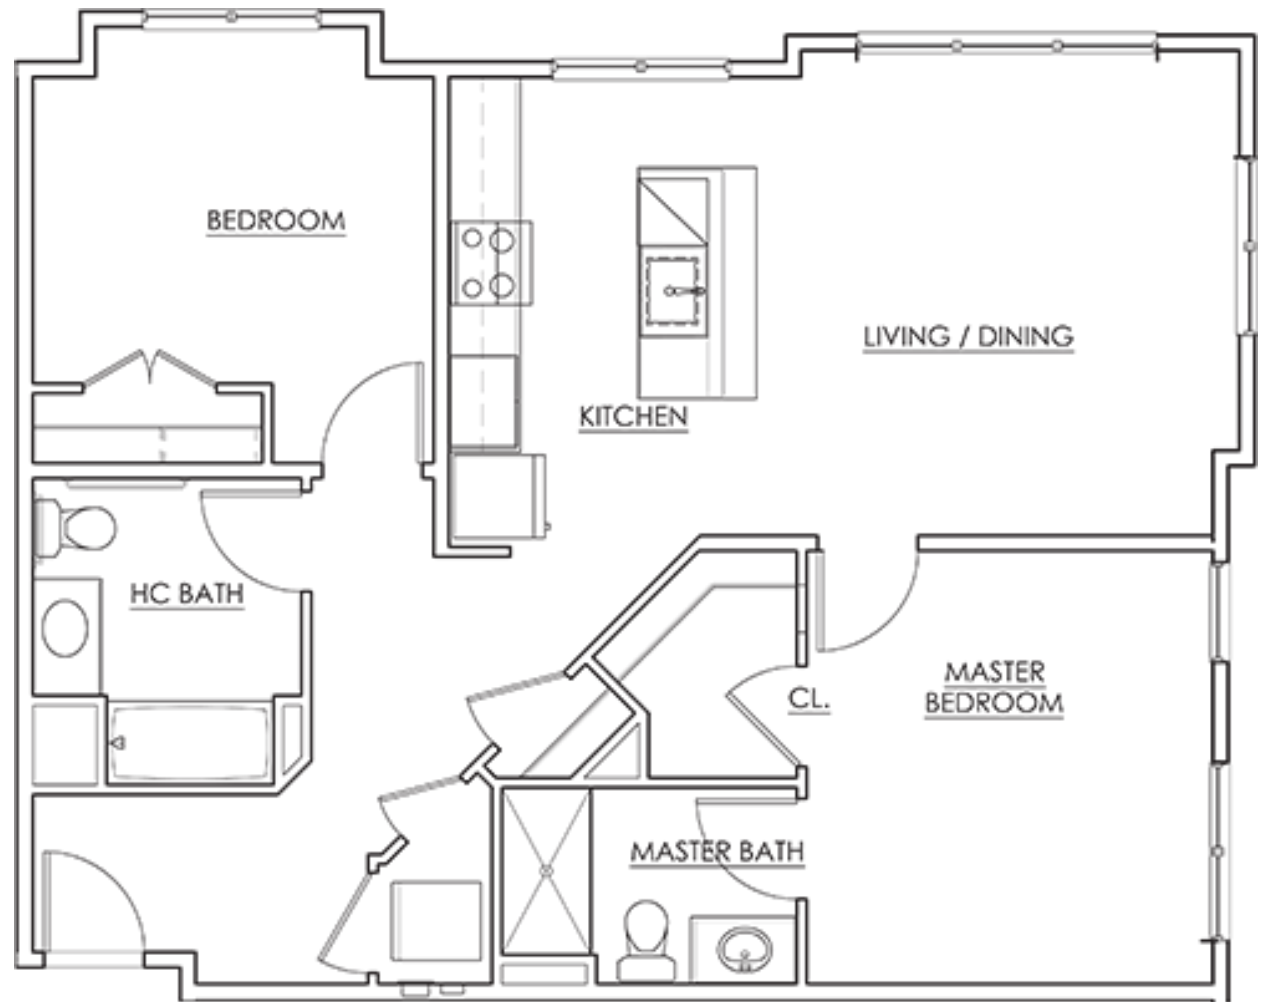

IRONDALE

AT WHARTON

Two Bedroom B1B

FOURTH FLOOR

THIRD FLOOR

SECOND FLOOR

FIRST FLOOR

1,049 square feet | 2 bedroom | 2 bath

All dimensions are approximate. Please see Leasing Consultant for details.