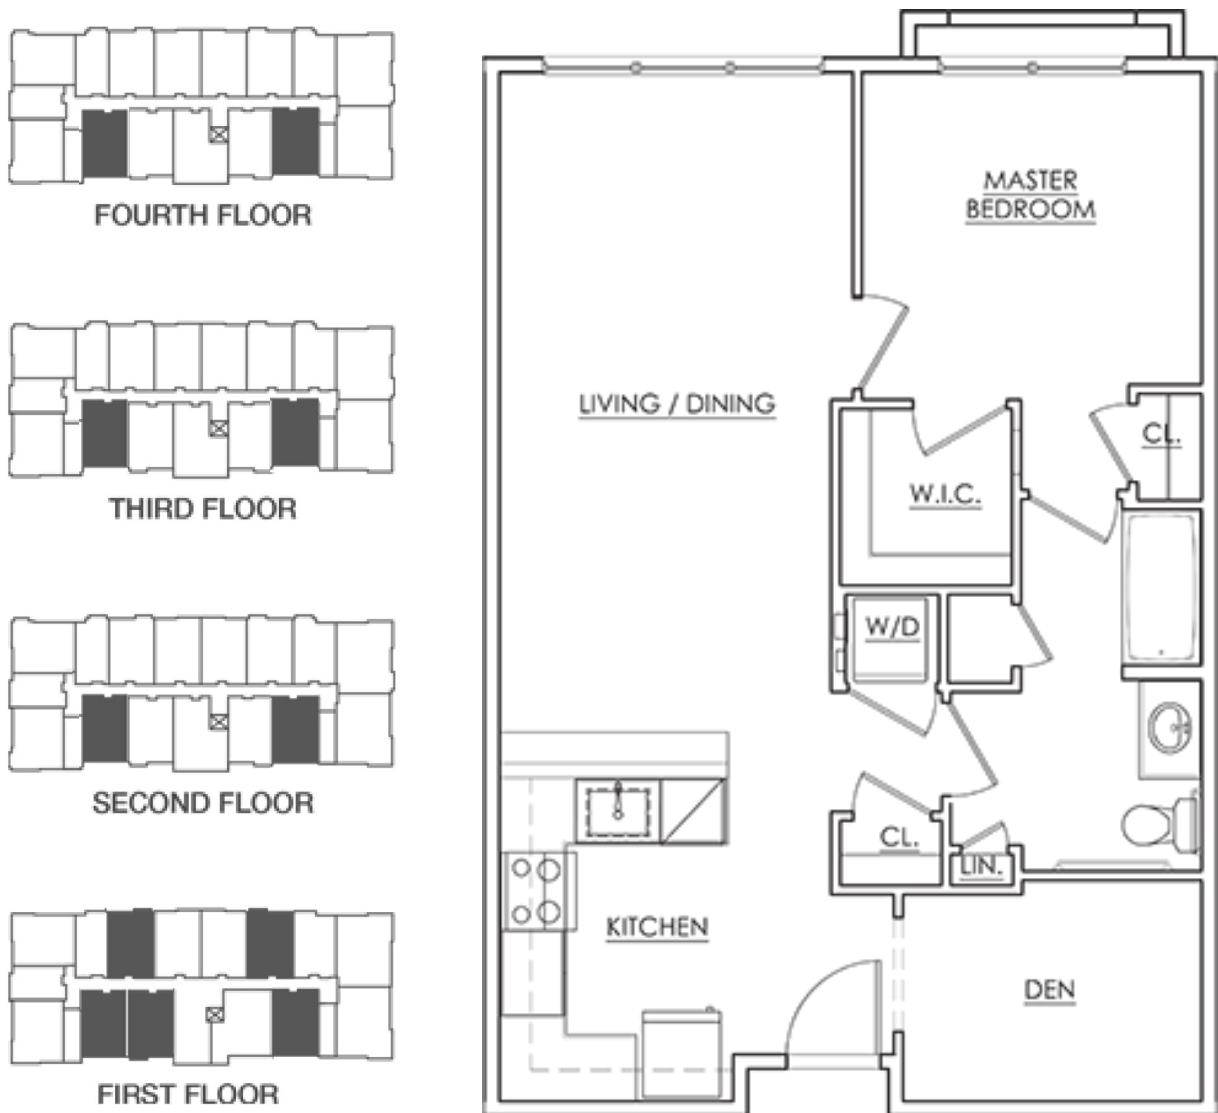

# IRONDALE

AT WHARTON

## One Bedroom with Den A2

790 square feet | 1 bedroom | 1 bath | den

All dimensions are approximate. Please see Leasing Consultant for details.