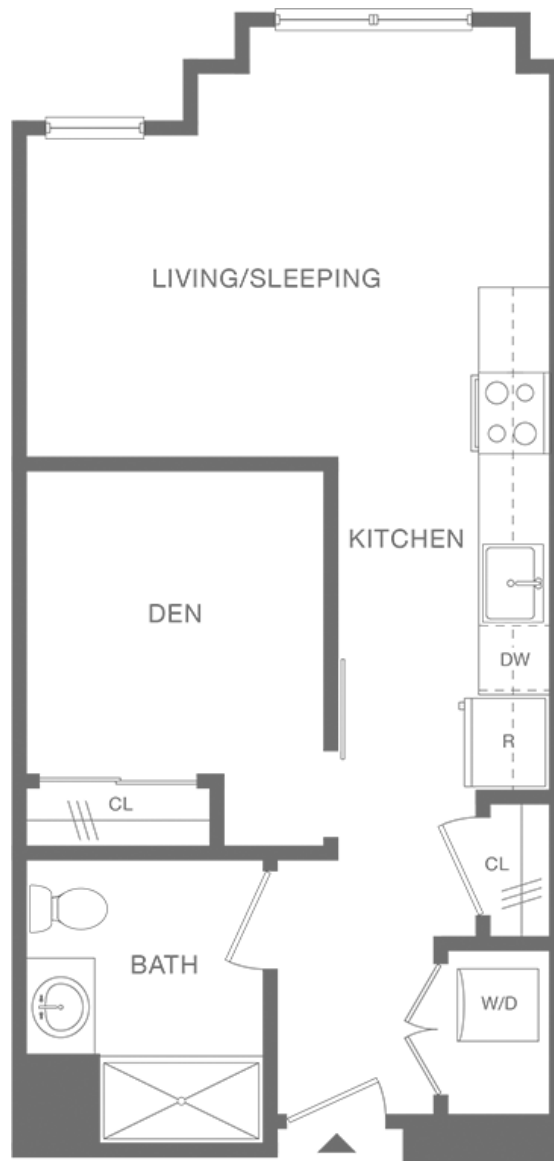

IRONDALE

AT WHARTON

Studio with Den- S2 & S2B

FOURTH FLOOR

THIRD FLOOR

SECOND FLOOR

FIRST FLOOR

557-570 square feet | studio with den | 1 bath

All dimensions are approximate. Please see Leasing Consultant for details.