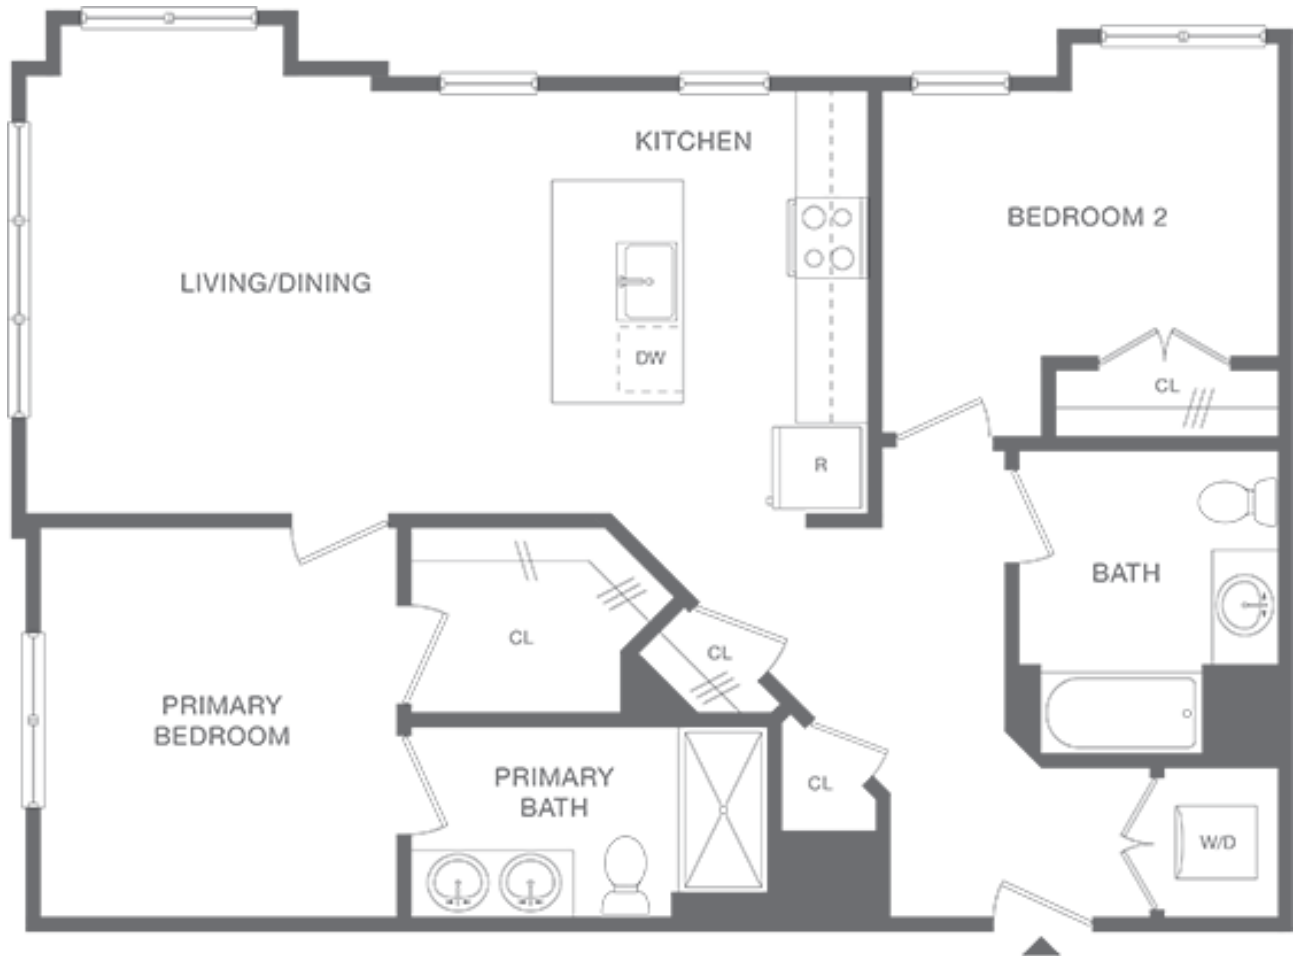

IRONDALE

AT WHARTON

Two Bedroom - B3 & B3B

FOURTH FLOOR

THIRD FLOOR

SECOND FLOOR

FIRST FLOOR

1,035-1,047 square feet | 2 bedroom | 2 bath

All dimensions are approximate. Please see Leasing Consultant for details.