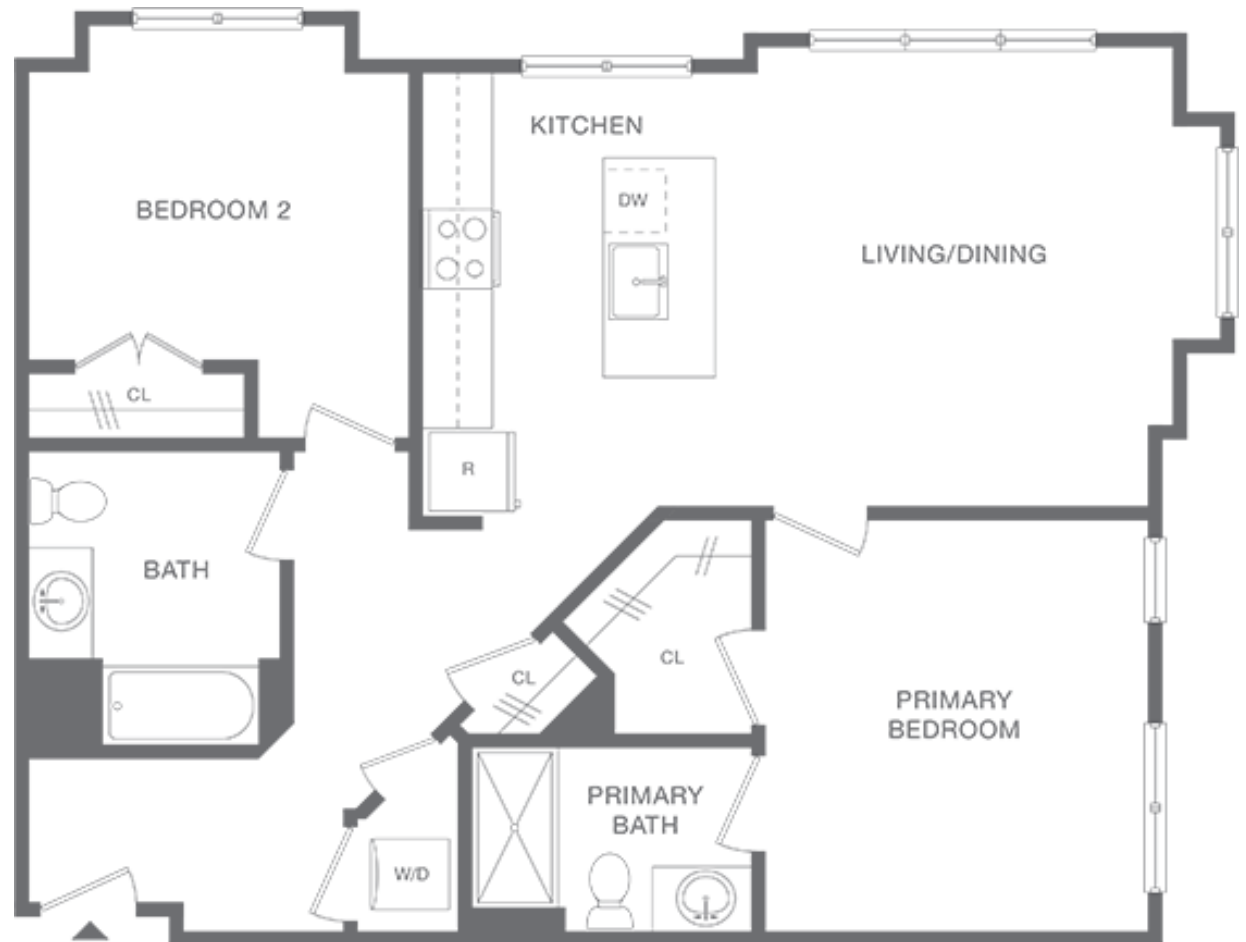

IRONDALE

AT WHARTON

Two Bedroom B1, B1B, B1C & B1D

FOURTH FLOOR

THIRD FLOOR

SECOND FLOOR

FIRST FLOOR

1,014 - 1,062 square feet | 2 bedroom | 2 bath

All dimensions are approximate. Please see Leasing Consultant for details.