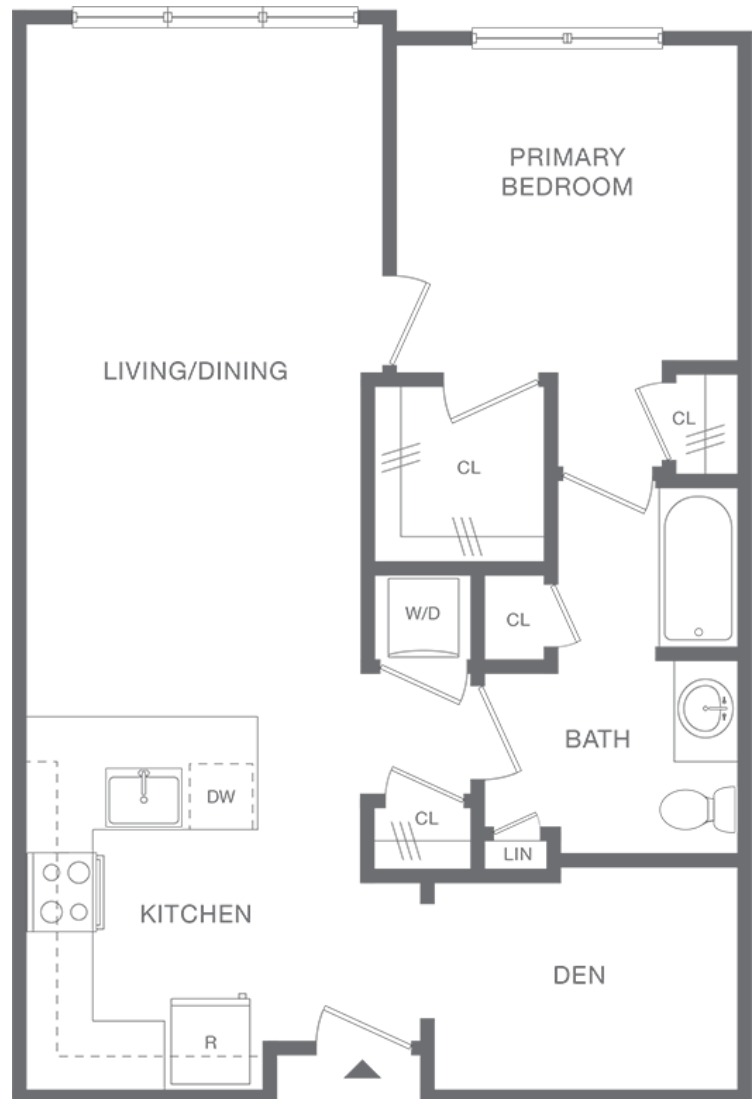

IRONDALE

AT WHARTON

One Bedroom with Den A5

FOURTH FLOOR

THIRD FLOOR

SECOND FLOOR

FIRST FLOOR

798 square feet | 1 bedroom | 1 bath

All dimensions are approximate. Please see Leasing Consultant for details.