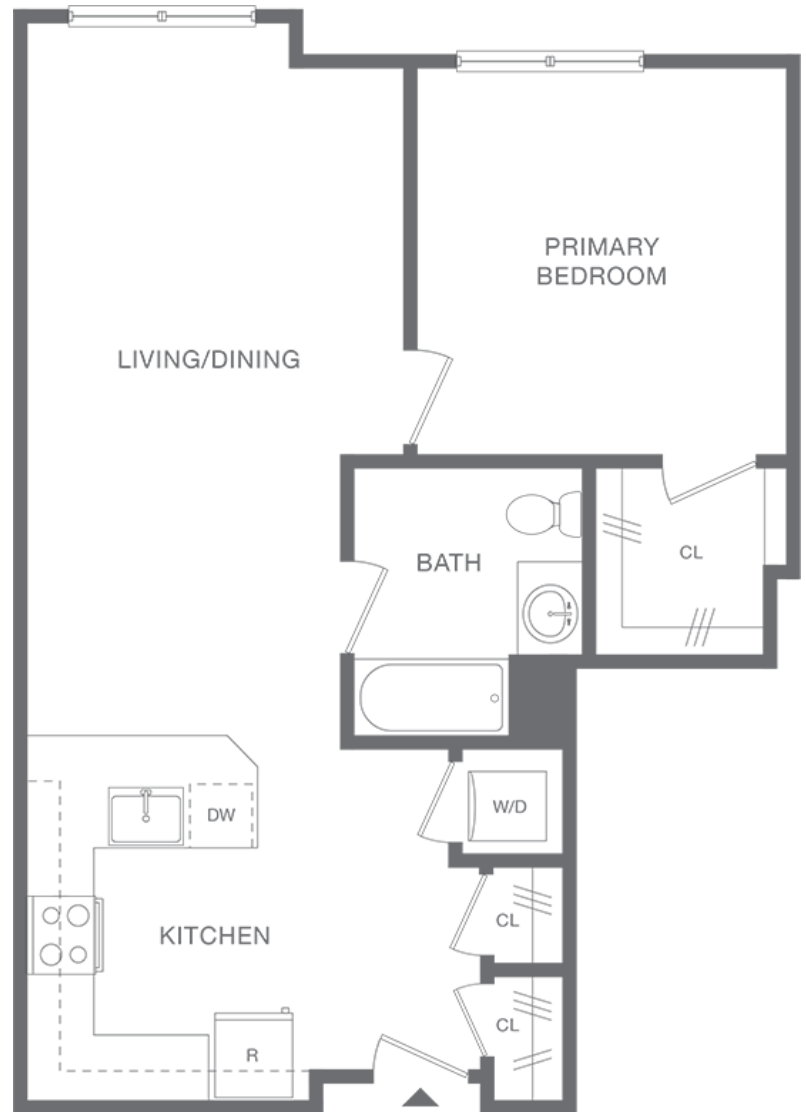

IRONDALE

AT WHARTON

One Bedroom A4

FOURTH FLOOR

THIRD FLOOR

SECOND FLOOR

FIRST FLOOR

759 square feet | 1 bedroom | 1 bath

All dimensions are approximate. Please see Leasing Consultant for details.