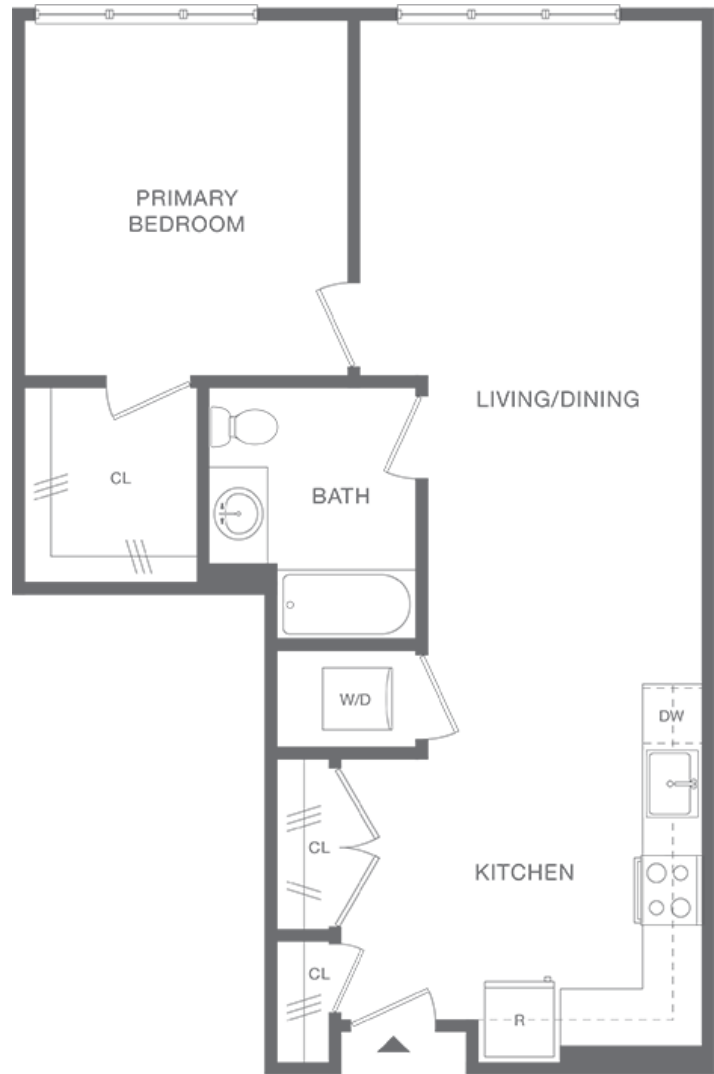

IRONDALE

AT WHARTON

One Bedroom A3

FOURTH FLOOR

THIRD FLOOR

SECOND FLOOR

FIRST FLOOR

805 square feet | 1 bedroom | 1 bath

All dimensions are approximate. Please see Leasing Consultant for details.