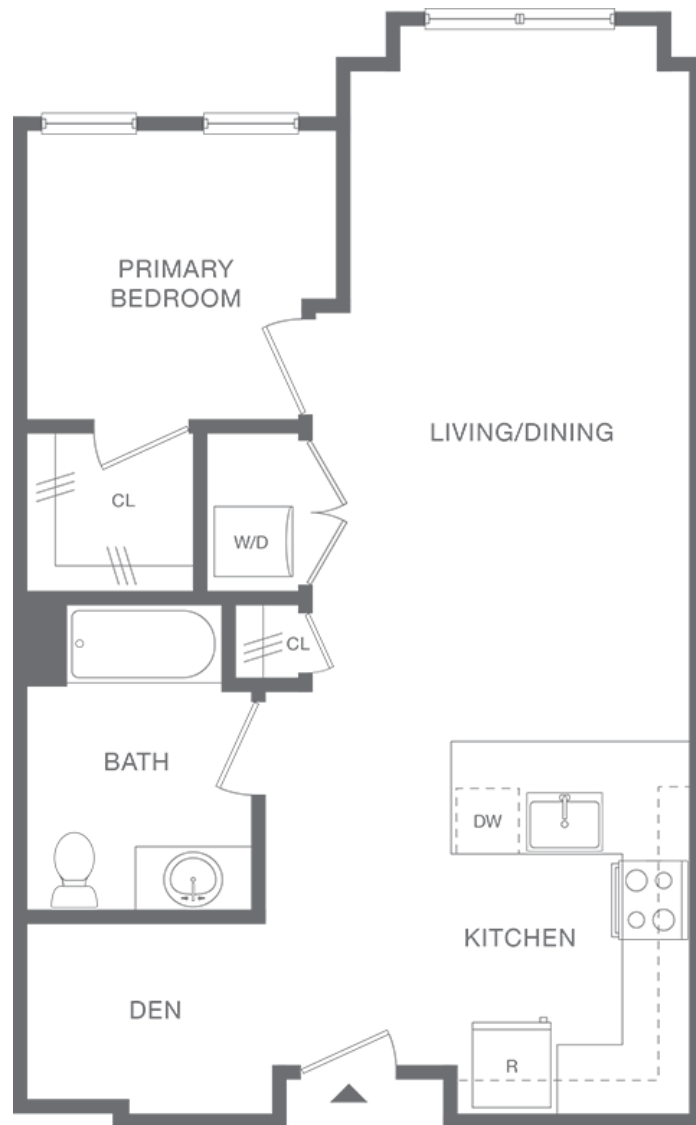

IRONDALE

AT WHARTON

One Bedroom - A1 & A1B

FOURTH FLOOR

THIRD FLOOR

SECOND FLOOR

FIRST FLOOR

719-733 square feet | 1 bedroom | 1 bath

All dimensions are approximate. Please see Leasing Consultant for details.